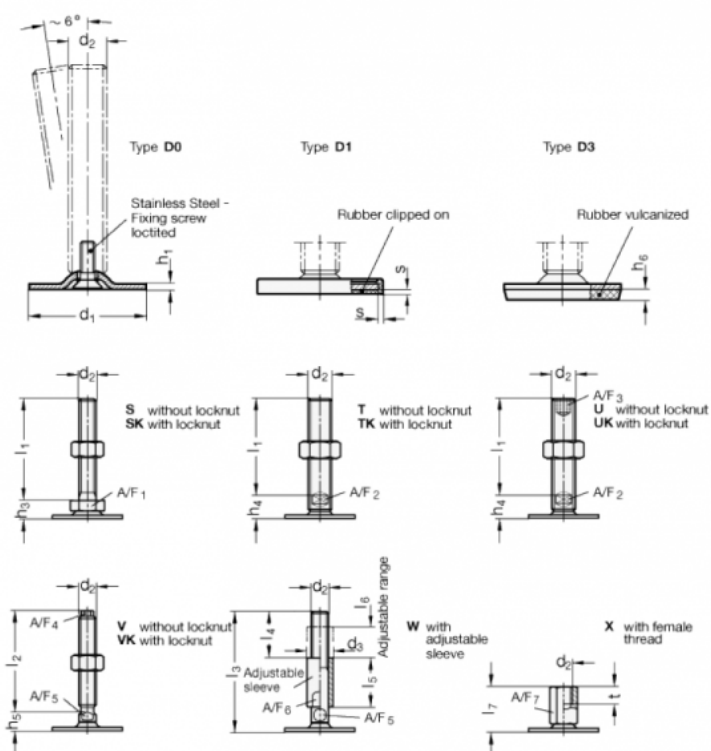

# Data Sheet

Article number: 204140M16150D0UK

Description: E+G levelling foot  
GN 41-40-M16-150-D0-UK

Note: UK With nut, Hexagon socket at the top, Wrench flat at the bottom

## Measures

A/F2 = 12

A/F3 = 8

d1 = 40

d2 = M16

h1 = 2

h4 = 17

h6 =

l1 = 150

s =